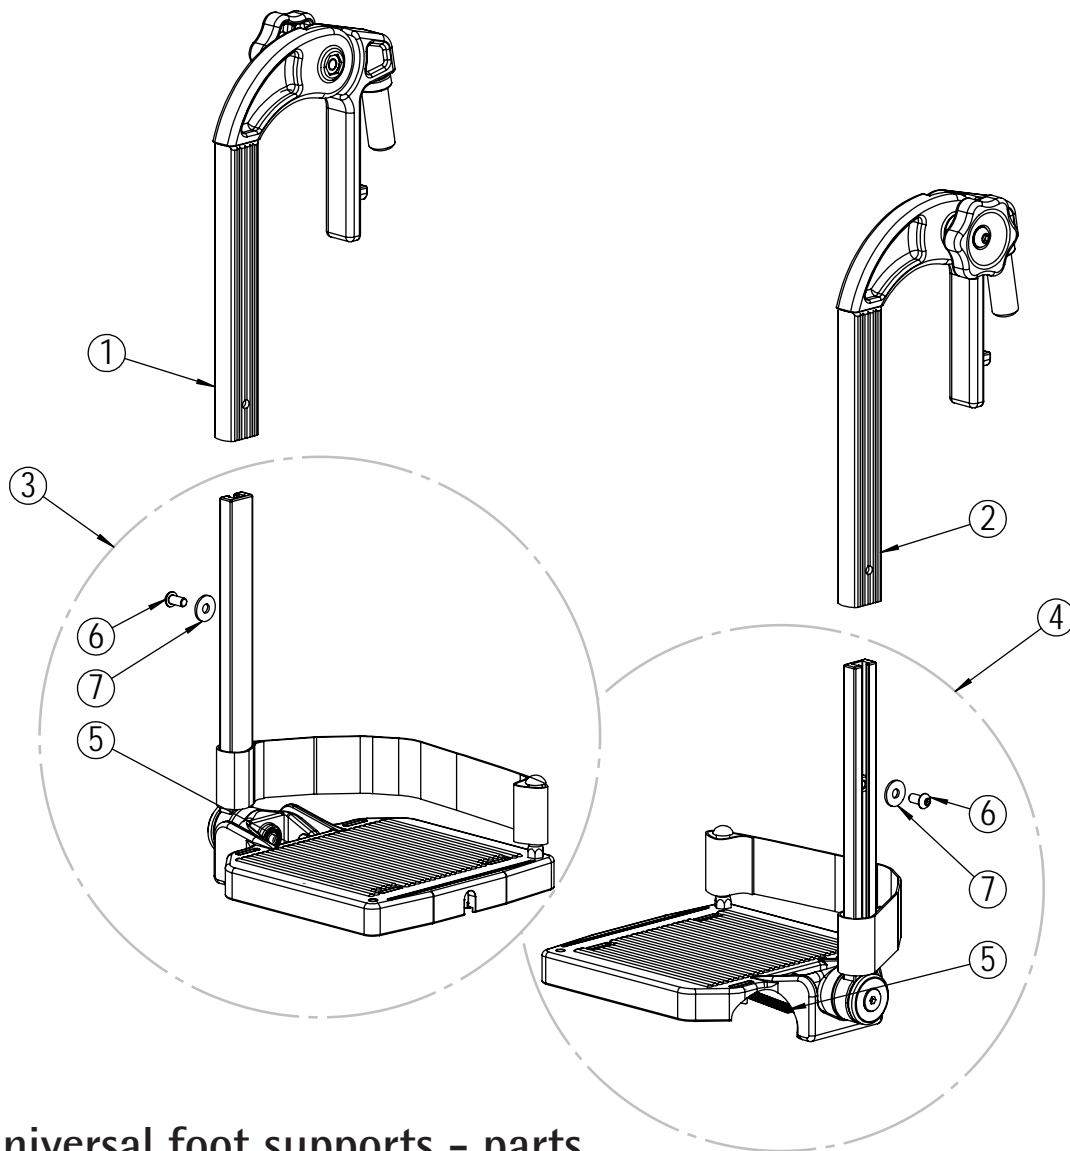

Universal foot supports - parts

Position	Description	Item no.	Pcs. pr. chair
1	Universal foot support. Swing element. Silver. Right.	25824	1
2	Universal foot support. Swing element. Silver. Left.	26723	1
3	Footplate with heelstrap. 35cm. Right.	27875	1
4	Footplate with heelstrap. . 35cm. Left.	27899	1
3	Footplate with heelstrap. . 38cm. Right.	27876	1
4	Footplate with heelstrap. . 38cm. Left.	27900	1
3	Footplate with heelstrap. . 40cm. Right.	27877	1
4	Footplate with heelstrap. . 40cm. Left.	27901	1
3	Footplate with heelstrap. . 43cm. Right.	27878	1
4	Footplate with heelstrap. . 43cm. Left.	27902	1
3	Footplate with heelstrap. . 45cm. Right.	27879	1
4	Footplate with heelstrap. . 45cm. Left.	27903	1
3	Footplate with heelstrap. . 50cm. Right.	27880	1
4	Footplate with heelstrap. . 50cm. Left.	27904	1
3	Footplate with heelstrap. . 55cm. Right.	27881	1
4	Footplate with heelstrap. . 55cm. Left.	27905	1
5*	Footplate with heelstrap. fjær 1x6x65	27858	2
6*	Screw M6x12	24272	2
7*	Washer 6,4x18x1,5	20356	2

* Available upon request