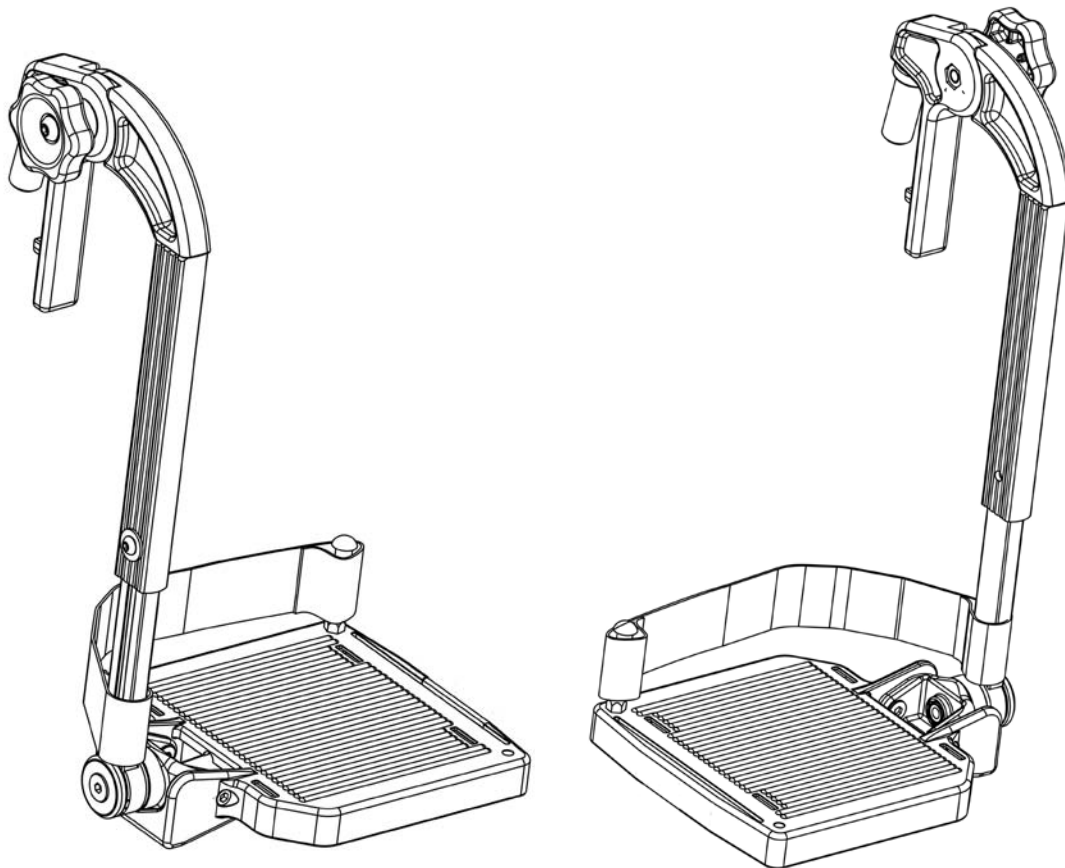

Universal foot supports - complete

Position	Description	Item no.	Pcs. pr. chair
1	Universal foot support. Silver. 35cm. Right.	27220	1
2	Universal foot support. Silver. 35cm Left.	27221	1
1	Universal foot support. Silver. 38cm. Right.	27222	1
2	Universal foot support. Silver. 38cm Left.	27223	1
1	Universal foot support. Silver. 40cm. Right.	27224	1
2	Universal foot support. Silver. 40cm Left.	27225	1
1	Universal foot support. Silver. 43cm. Right.	27226	1
2	Universal foot support. Silver. 43cm Left.	27227	1
1	Universal foot support. Silver. 45cm. Right.	27228	1
2	Universal foot support. Silver. 45cm Left.	27229	1
1	Universal foot support. Silver. 50cm. Right.	27230	1
2	Universal foot support. Silver. 50cm Left.	27231	1
1	Universal foot support. Silver. 55cm. Right.	27232	1
2	Universal foot support. Silver. 55cm Left.	27233	1