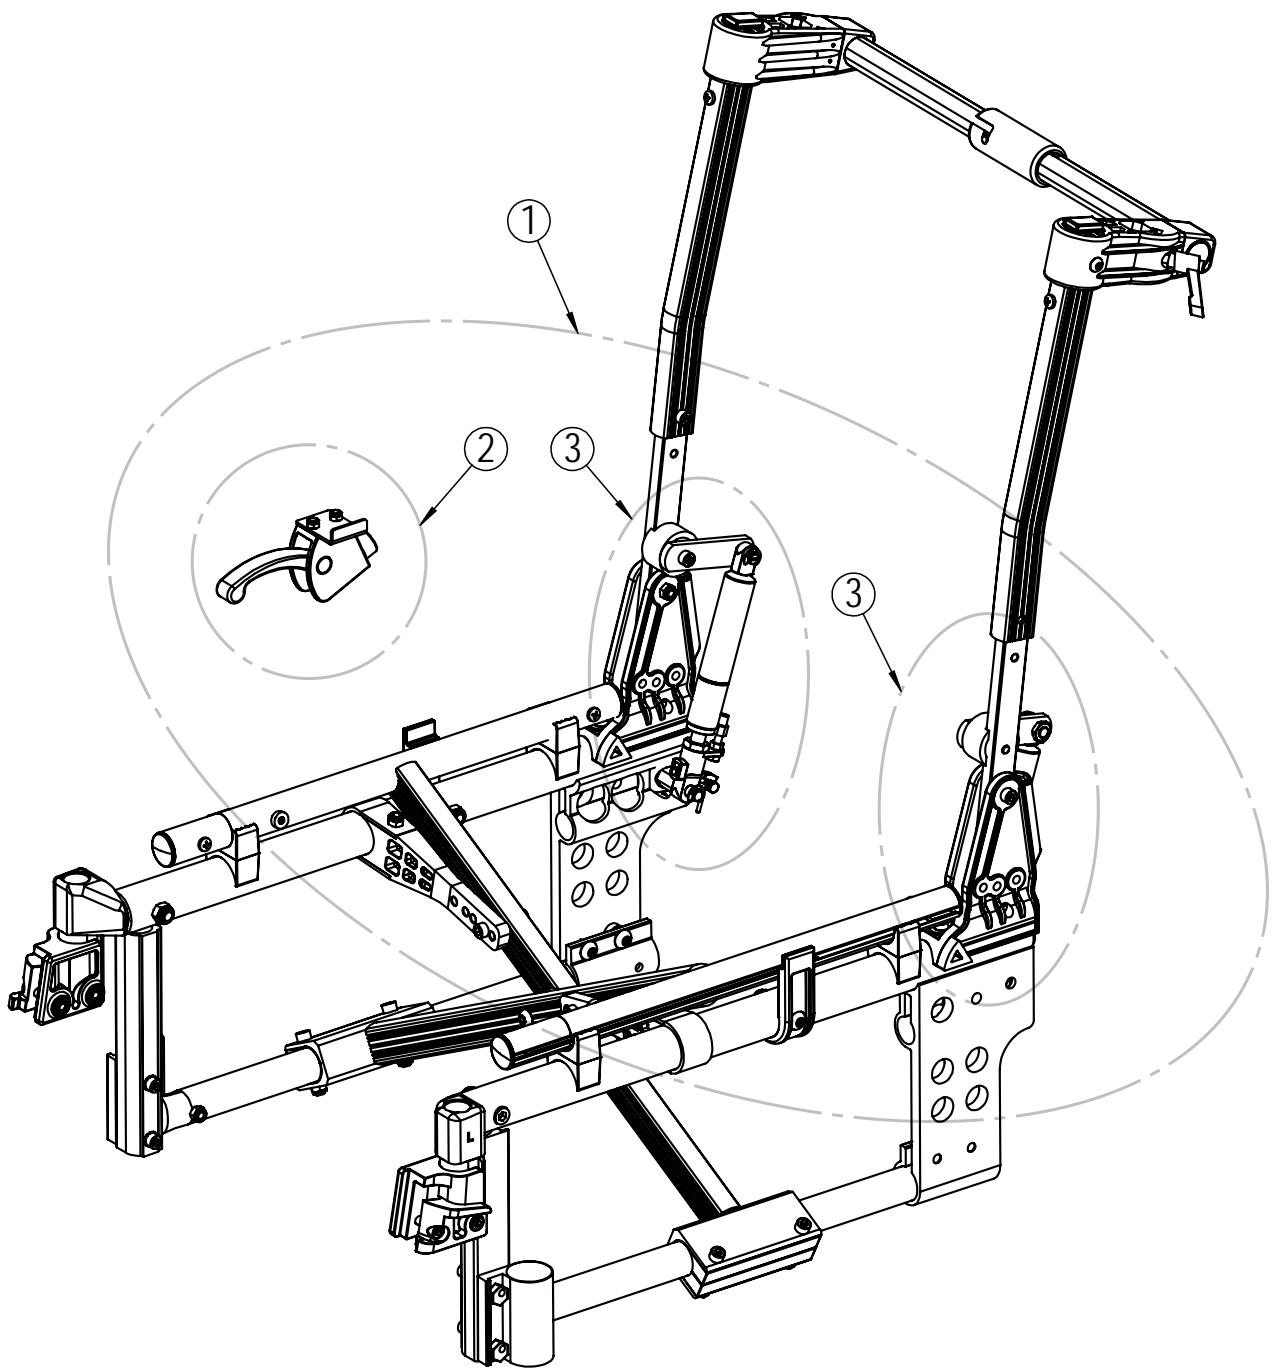

Backrest- recline kit*

Position	Description	Item no.	Pcs. pr. chair
1	Recline kit complete	25400	1
2	Release handle recline right	26190	1
2	Release handle recline left	26191	1
3	Gas cylinder recline Netti Svipp complete	24471	2

* Available upon request