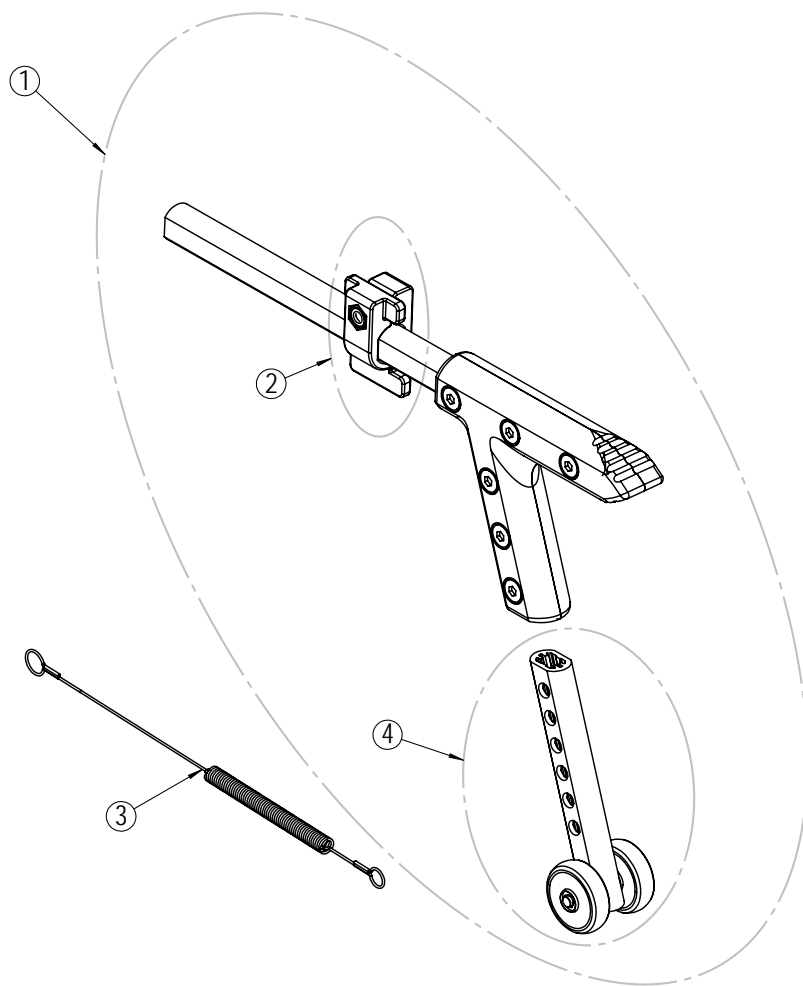

Anti tip

Position	Description	Item no.	Pcs. pr. chair
1	Anti tip long/short	25419	2
2	Anti tip lock bracket complete	26980	2
3*	Anti tip spring 445mm	24242	2
4*	Anti tip vertical bar with wheels standard	26118	2

* Available upon request