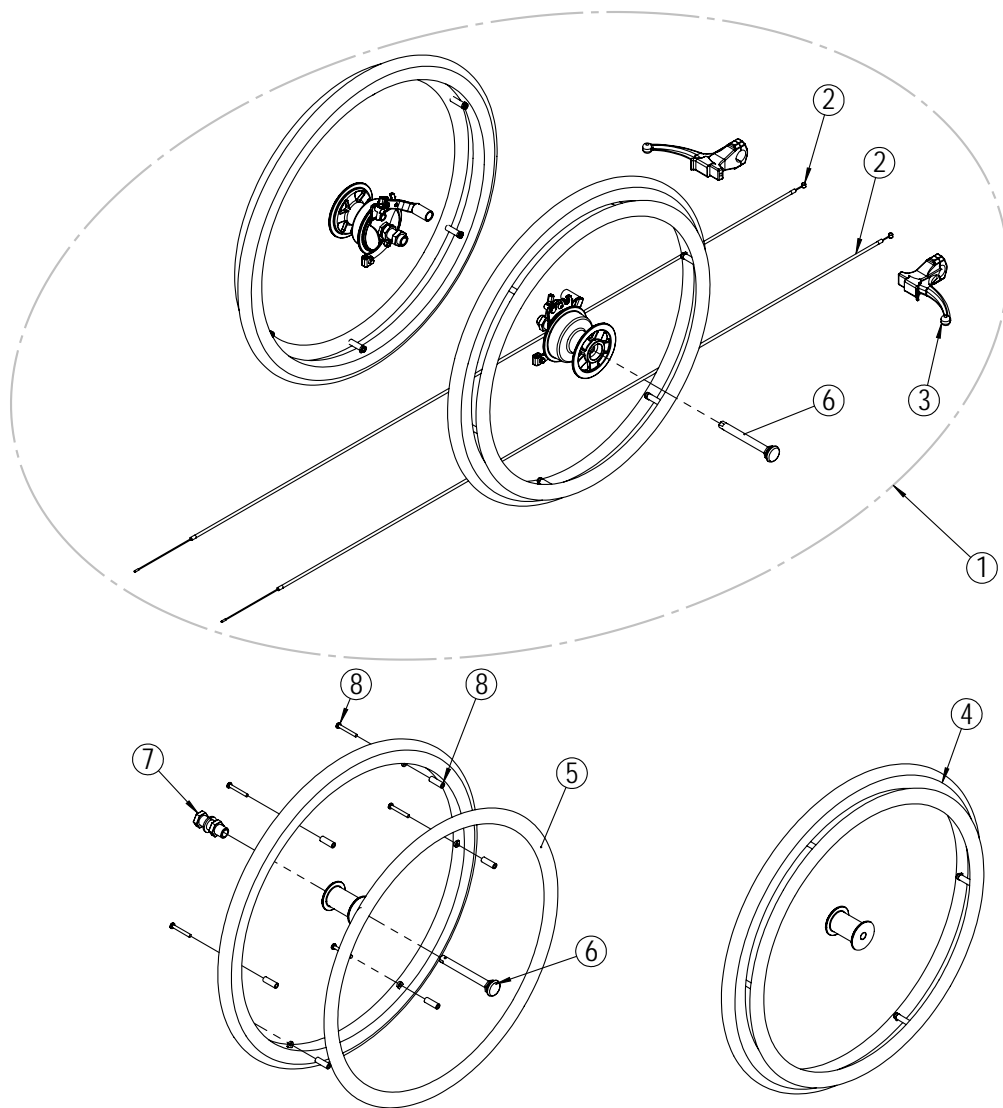

Main wheels

Position	Description	Item no.	Pcs. pr. chair
1	Main wheel 22" x 1" with drum brake - kit	24365	1
1	Main wheel 24" x 1" with drum brake - kit	24310	1
2	Wire 1250 mm complete	41310	2
3	Brake handle	41313	2
4	Main wheel 22" x 1" with quick release	25371	2
4	Main wheel 24" x 1" with quick release	25372	2
5	Push rim 22" plast	20451	2
5	Push rim 24" plast	20450	2
6	Quick release Ø12 x 98mm	20449	2
7	Wheel bushing complete	20329	2
8	Screw (6 pcs.) & distance sleeves (6 pcs.) - kit	21111	2