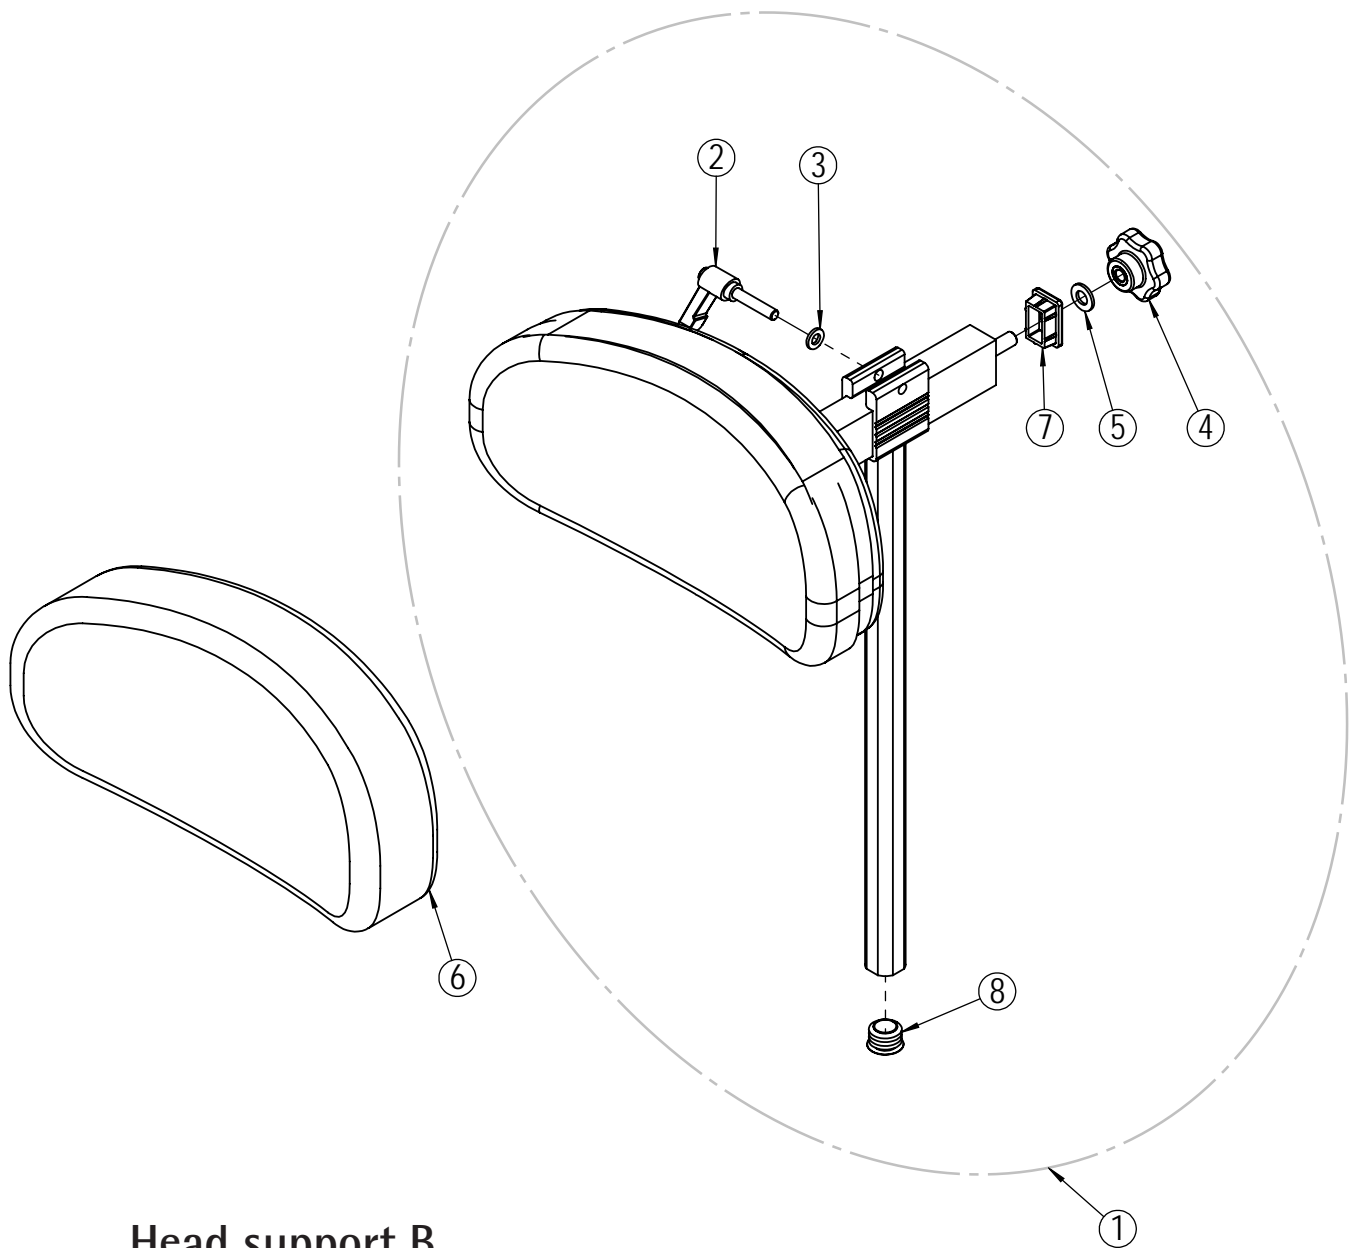

Head support B

Position	Description	Item no.	Pcs. pr. chair
1	Head support B with Mars	20574	1
2*	Clamp lever M6x30	20282	1
3*	Washer M6	20063	1
4*	Star wheel M8	26684	1
5*	Washer M8	29305	1
6	Hygiene cover Mars Head support B	20629	1
7*	Square plug horizontal bar	20852	1
8*	Plastic plug vertical bar	20509	1

* Available upon request.