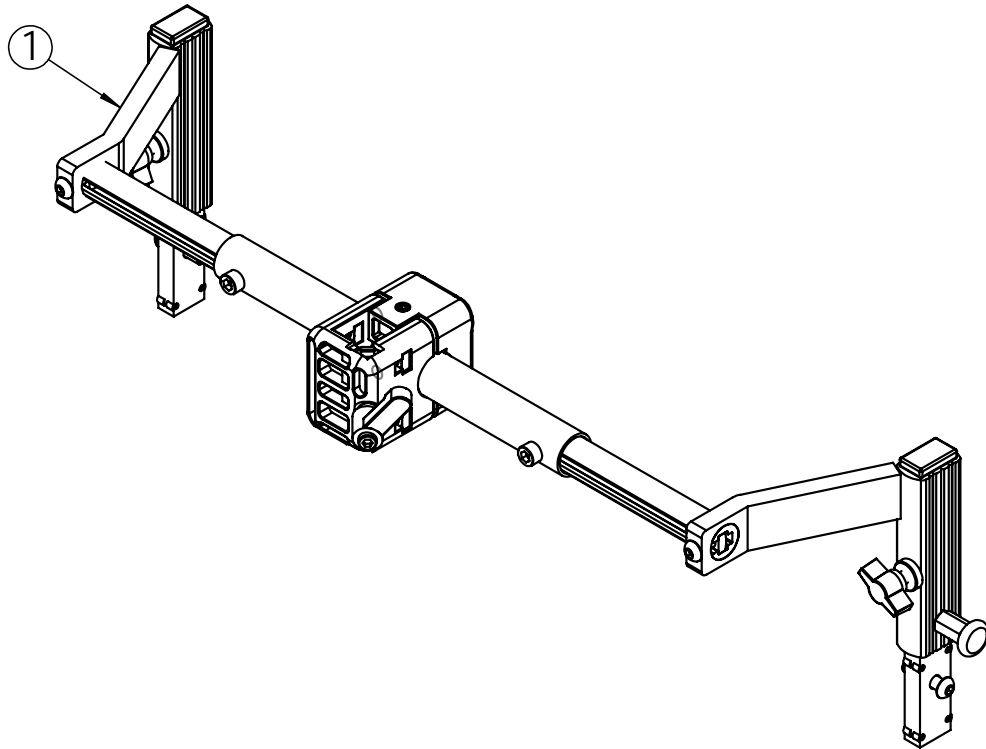

Head support rack

Position	Description	Item no.	Pcs. pr. chair
1	Head support rack Netti Svipp 35-45cm complete	27214	1
1	Head support rack Netti Svipp 50-55cm complete	27215	1