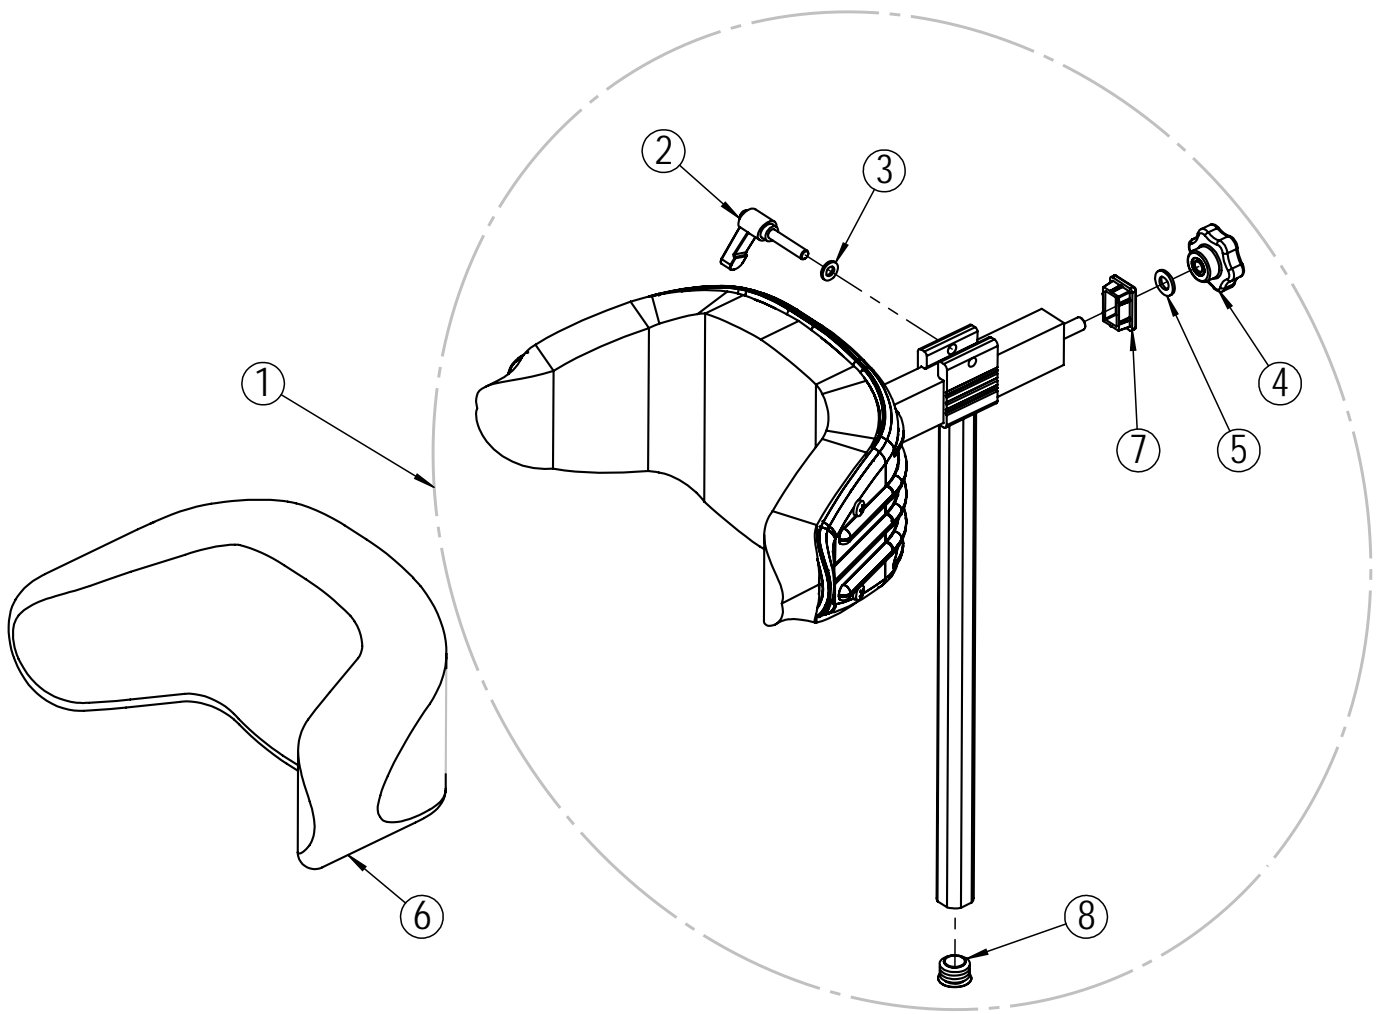

Head support A

Position	Description	Item no.	Pcs. pr. chair
1	Head support A with Mars	20575	1
2*	Clamp lever M6x30	20282	1
3*	Washer M6	20063	1
4*	Star wheel M8	26684	1
5*	Washer M8	29305	1
6	Hygiene cover Mars Head support A	20126	1
7*	Square plug horizontal bar	20852	1
8*	Plastic plug vertical bar	20509	1

* Available upon request.