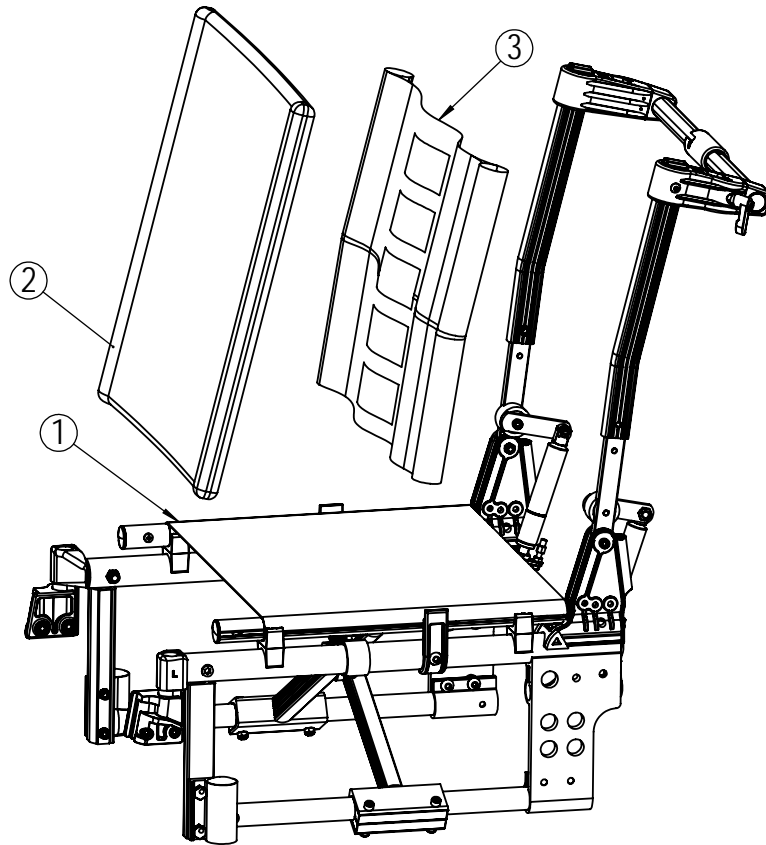

Seat frame and backrest

Position	Description	Item no.	Pcs. pr. chair
1	Cross Seat cover 35cm Netti Svipp long	22020	1
1	Cross Seat cover 38cm Netti Svipp long	22021	1
1	Cross Seat cover 40cm Netti Svipp long	22022	1
1	Cross Seat cover 43cm Netti Svipp long	22023	1
1	Cross Seat cover 45cm Netti Svipp long	22024	1
1	Cross Seat cover 50cm Netti Svipp long	22025	1
1	Cross Seat cover 55cm Netti Svipp long	22026	1
1	Cross Seat cover 35cm Netti Svipp short	22170	1
1	Cross Seat cover 38cm Netti Svipp short	22171	1
1	Cross Seat cover 40cm Netti Svipp short	22172	1
1	Cross Seat cover 43cm Netti Svipp short	22173	1
1	Cross Seat cover 45cm Netti Svipp short	22174	1