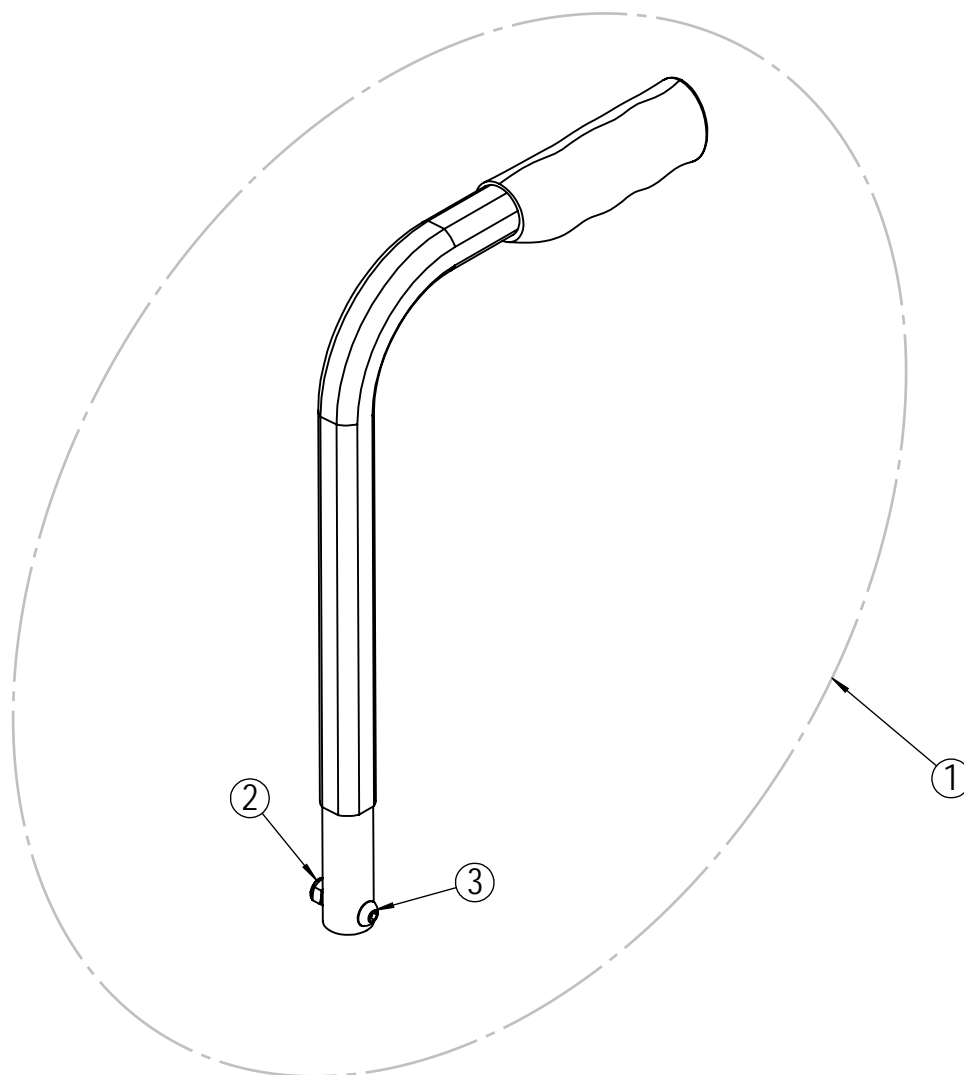

Push handle

Position	Description	Item no.	Pcs. pr. chair
1	Push handle standard 300mm complete	21754	2
1	Push handle long 500mm complete	21808	2
2*	Lock nut M6	20058	2
3*	Screw M6x25	20992	2

* Available upon request