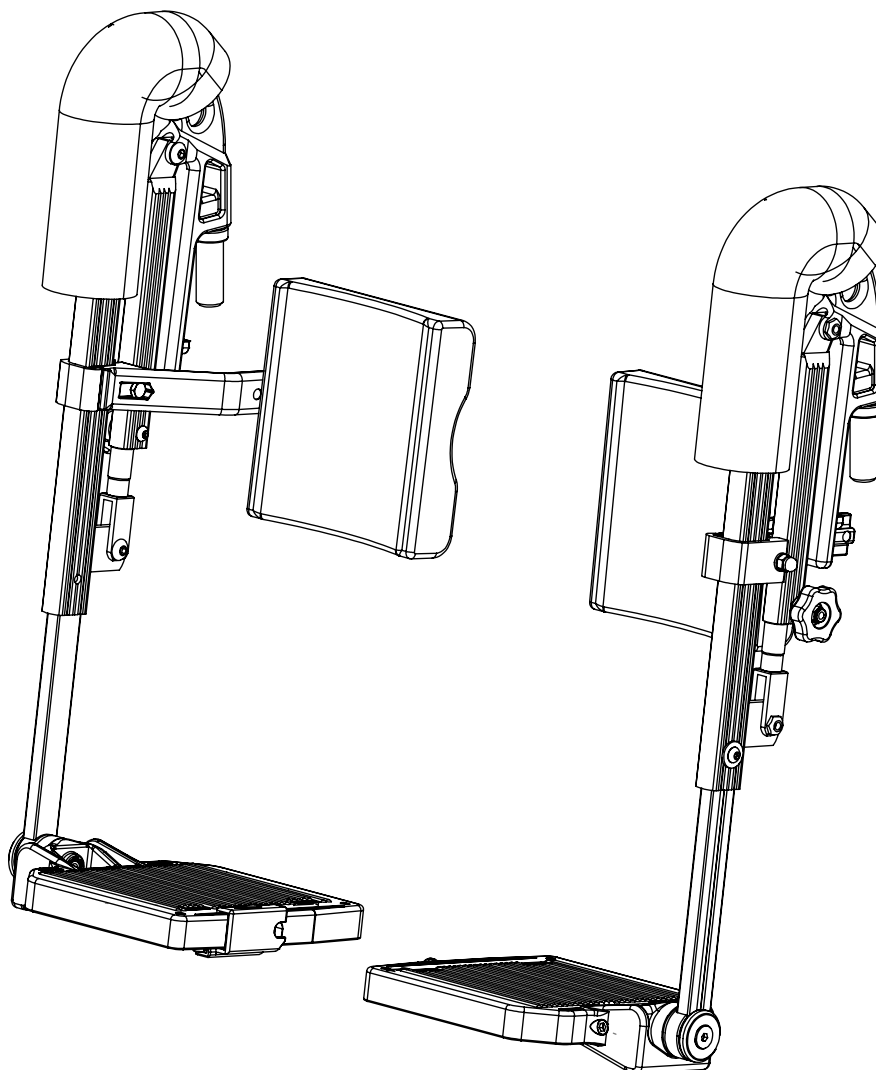

Angle adjustable foot supports - complete

Position	Description	Item no.	Pcs. pr. chair
1	Angle adjustable foot support. Black. 35cm. Right.	29500	1
2	Angle adjustable foot support. Black. 35cm. Left.	29508	1
1	Angle adjustable foot support. Black. 40cm. Right.	29502	1
2	Angle adjustable foot support. Black. 40cm. Left.	29510	1
1	Angle adjustable foot support. Black. 43cm. Right.	29503	1
2	Angle adjustable foot support. Black. 43cm. Left.	29511	1
1	Angle adjustable foot support. Black. 45cm. Right.	29504	1
2	Angle adjustable foot support. Black. 45cm. Left.	29512	1
1	Angle adjustable foot support. Black. 50cm. Right.	29505	1
2	Angle adjustable foot support. Black. 50cm. Left.	29513	1
1	Angle adjustable foot support. Black. 55cm. Right.	29506	1
2	Angle adjustable foot support. Black. 55cm. Left.	29514	1