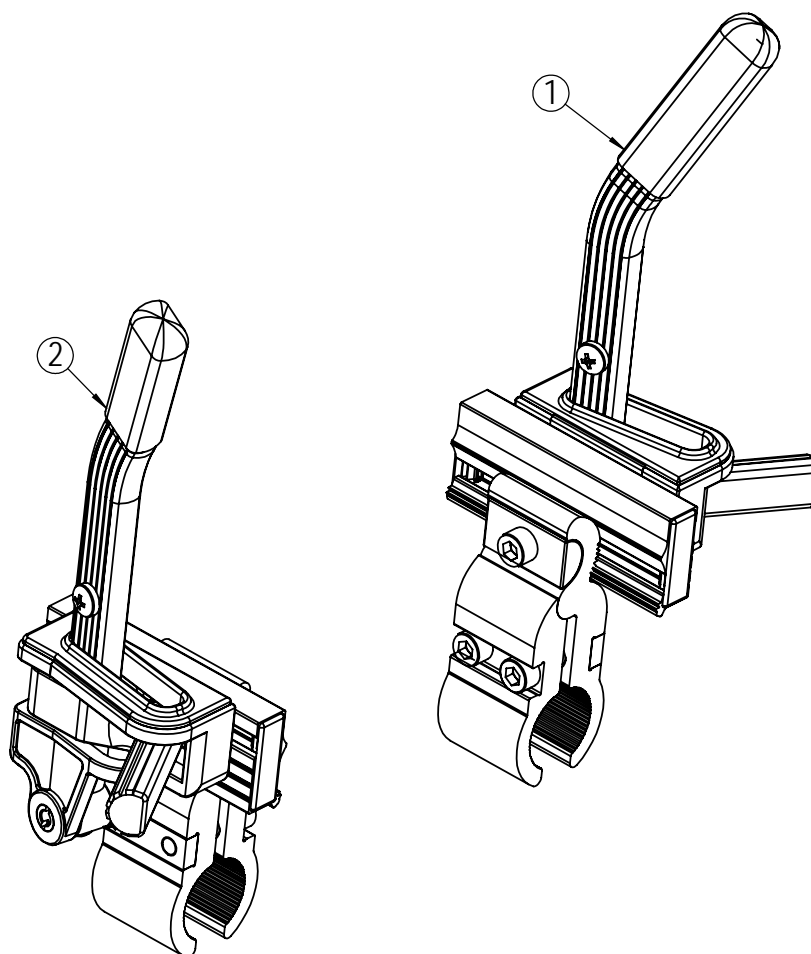

Brake

Position	Description	Item no.	Pcs. pr. chair
1	Brake Universal Netti I/Svipp Left	26824	1
2	Brake Universal Netti I/Svipp Right	26817	1