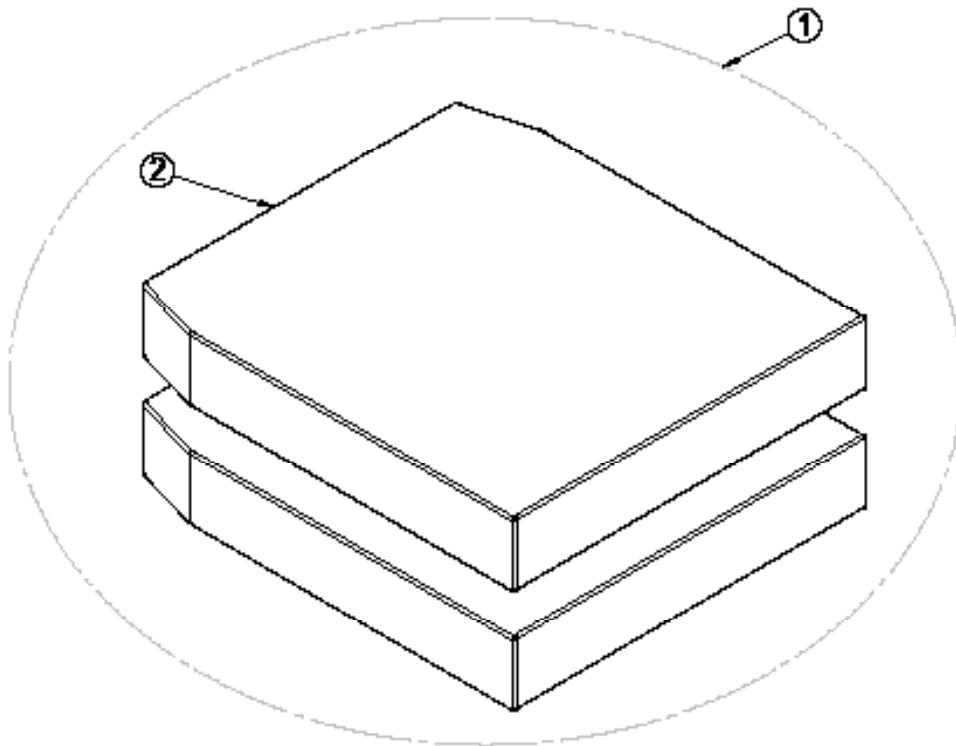

Seat cushion - outer cover

Position	Description	Item no.	Pcs. pr. chair
2	Outer cover, Uno Seat Width:35cm Depth:40cm, Mars	3543540	1
2	Outer cover, Uno Seat Width:35cm Depth:45cm, Mars	3543545	1
2	Outer cover, Uno Seat Width:35cm Depth:50cm, Mars	3543550	1
2	Outer cover, Uno Seat Width:38cm Depth:40cm, Mars	3543840	1
2	Outer cover, Uno Seat Width:38cm Depth:45cm, Mars	3543845	1
2	Outer cover, Uno Seat Width:38cm Depth:50cm, Mars	3543850	1
2	Outer cover, Uno Seat Width:40cm Depth:40cm, Mars	3544040	1
2	Outer cover, Uno Seat Width:40cm Depth:45cm, Mars	3544045	1
2	Outer cover, Uno Seat Width:40cm Depth:50cm, Mars	3544050	1
2	Outer cover, Uno Seat Width:43cm Depth:40cm, Mars	3544340	1
2	Outer cover, Uno Seat Width:43cm Depth:45cm, Mars	3544345	1
2	Outer cover, Uno Seat Width:43cm Depth:50cm, Mars	3544550	1
2	Outer cover, Uno Seat Width:45cm Depth:40cm, Mars	3544540	1
2	Outer cover, Uno Seat Width:45cm Depth:45cm, Mars	3544545	1
2	Outer cover, Uno Seat Width:45cm Depth:50cm, Mars	3544550	1
2	Outer cover, Uno Seat Width:50cm Depth:40cm, Mars	3545040	1
2	Outer cover, Uno Seat Width:50cm Depth:45cm, Mars	3545045	1
2	Outer cover, Uno Seat Width:50cm Depth:50cm, Mars	3545050	1
2	Outer cover, Uno Seat Width:55cm Depth:40cm, Mars	3545540	1
2	Outer cover, Uno Seat Width:55cm Depth:45cm, Mars	3545545	1
2	Outer cover, Uno Seat Width:55cm Depth:50cm, Mars	3545550	1