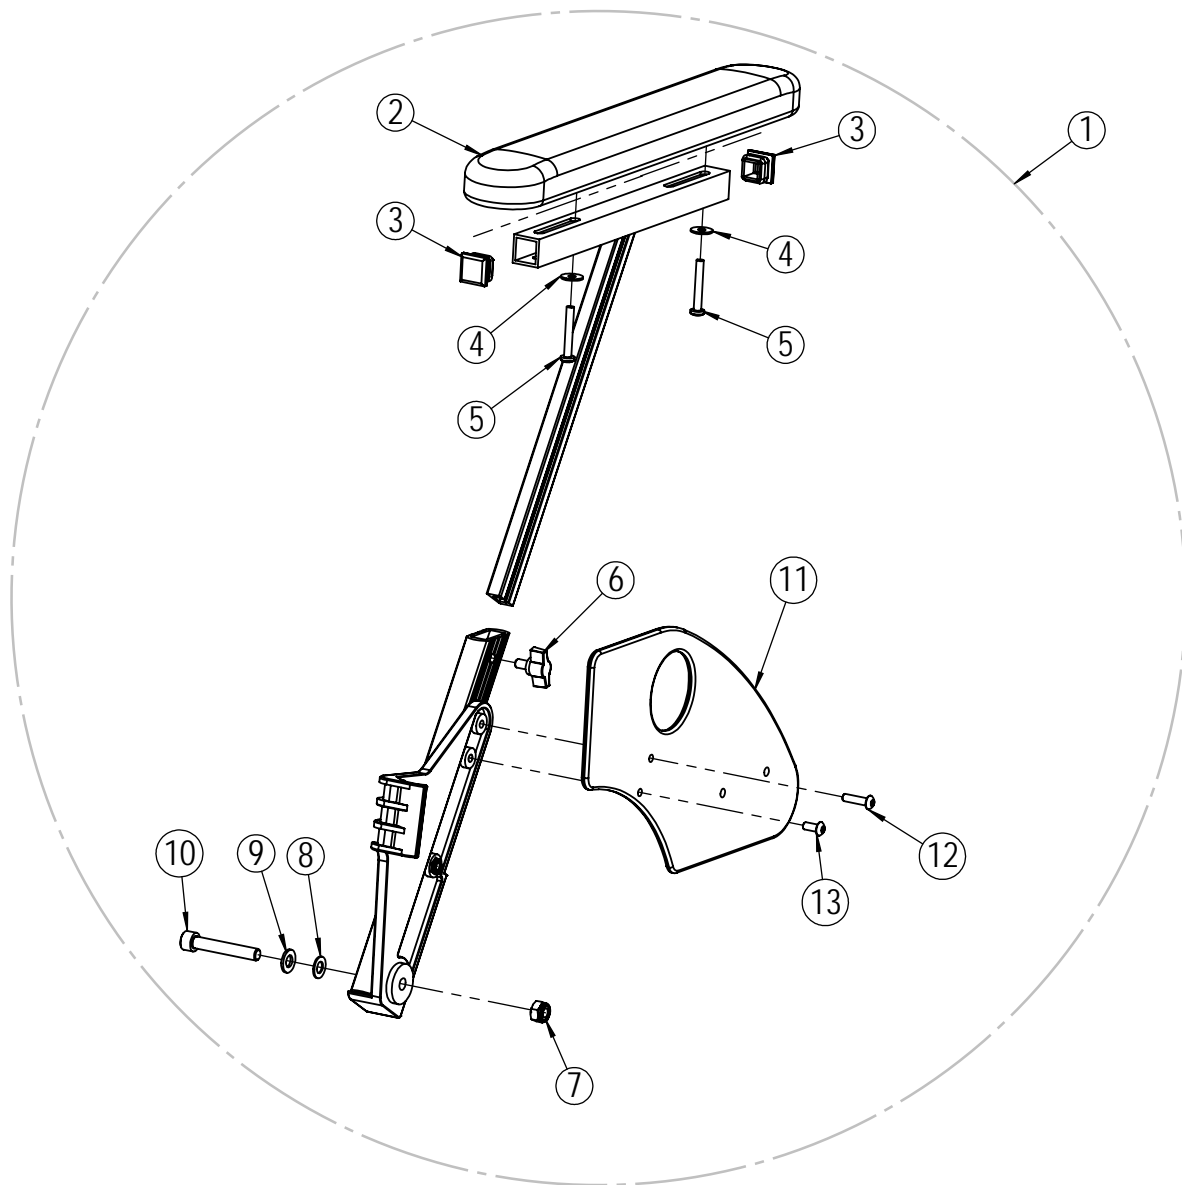

Arm support - left

Position	Description	Item no.	Pcs. pr. chair
1	Arm support Netti Svipp left complete	23234	1
2	Arm support pad 385x58 PU with screws	20835	1
3*	Square plug	20633	2
4*	Washer M5	23594	2
5*	Screw M5x35	21323	2
6*	Wing screw M6x10	23256	1
7*	Lock nut M8	20412	1
8*	Washer nylon Ø15	23362	1
9*	Washer M8	20068	1
10*	Screw M8x50	25311	1
11*	Skirt guard	25503	1
12*	Screw M5x20	25438	1
13*	Screw M5x12	25310	1

* Available upon request