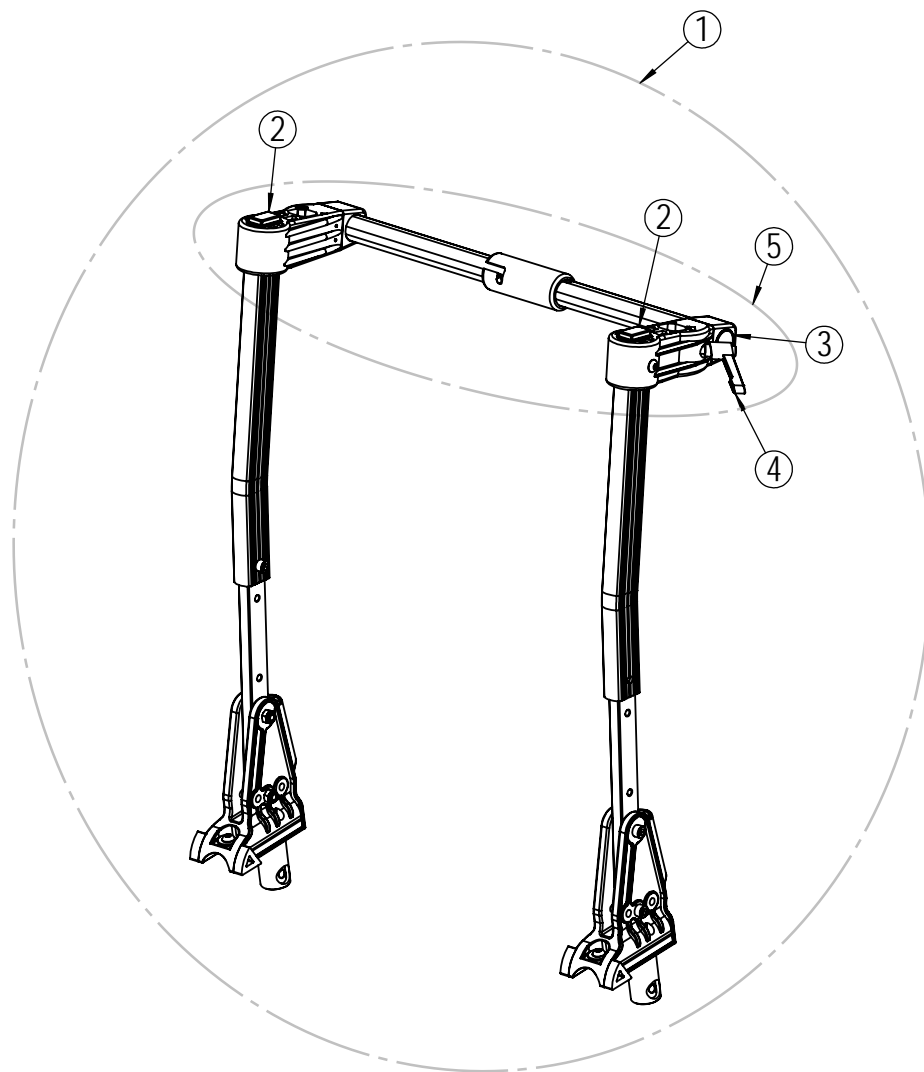

Backrest

Position	Description	Item no.	Pcs. pr. chair
1	Backrest Netti Svipp 35cm komplett	26125	1
1	Backrest Netti Svipp 38cm komplett	26126	1
1	Backrest Netti Svipp 40cm komplett	26127	1
1	Backrest Netti Svipp 43cm komplett	26128	1
1	Backrest Netti Svipp 45cm komplett	26129	1
1	Backrest Netti Svipp 50cm komplett	26130	1
1	Rygg Netti Svipp 55cm komplett	26131	1
2*	Square plug 25x15	21847	2
3*	Plastic plug	20509	2
4*	Clamp lever M6x16	20097	2
5	Backrest stabilization bar complete 35cm	23419	1
5	Backrest stabilization bar complete 38cm	23420	1
5	Backrest stabilization bar complete 40cm	23211	1
5	Backrest stabilization bar complete 43cm	23421	1
5	Backrest stabilization bar complete 45cm	23422	1
5	Backrest stabilization bar complete 50cm	23423	1
5	Backrest stabilization bar complete 55cm	23424	1

* Available upon request