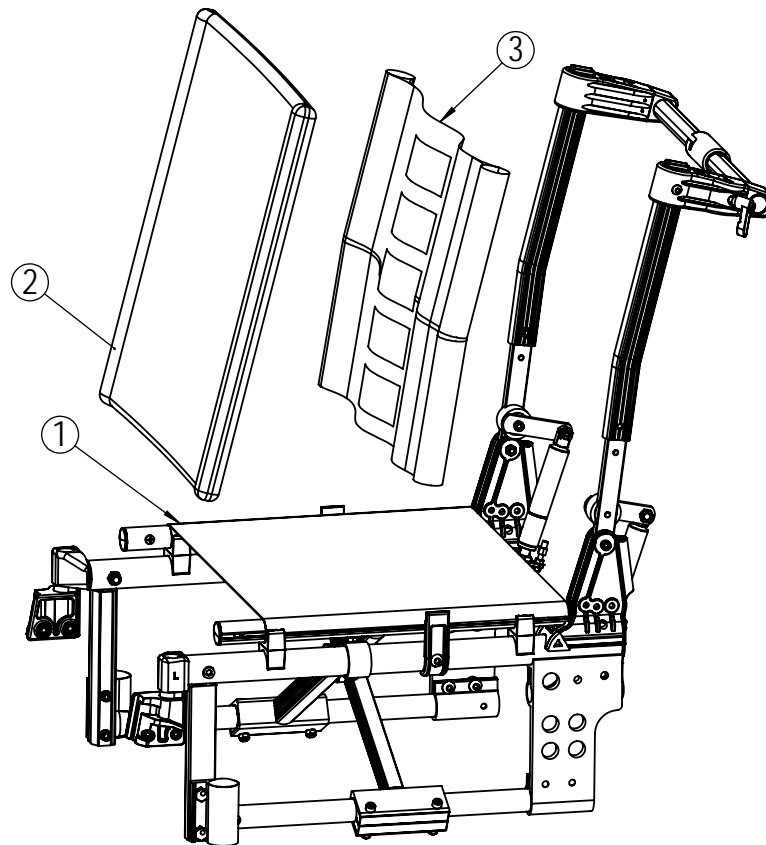

SPARE PART CATALOG NETTI SVIPP

Version 1/11 - English

INDEX

| | Page |
|---|------|
| Seat frame and backrest | 3 |
| Seat cover - adjustable front | 4 |
| Seat frame and backrest | 5 |
| Backrest | 6 |
| Seat cushion - complete | 7 |
| Seat cushion - outer cover | 8 |
| Backrest - recline kit | 9 |
| Push handle | 10 |
| Head support rack | 11 |
| Head support A | 12 |
| Head support B | 13 |
| Head support C | 14 |
| Arm support left | 15 |
| Arm support right | 16 |
| Extension piece foot support | 17 |
| Universal foot supports - complete | 18 |
| Universal foot supports - parts | 19 |
| Angle adjustable foot supports - complete | 20 |
| Angle adjustable foot supports - parts | 21 |
| Bearing house | 23 |
| Front castors | 24 |
| Brake | 25 |
| Main wheels | 26 |
| Anti tip | 27 |

Seat cover - adjustable front

| Position | Description | Item no. | Pcs. pr. chair |
|----------|--|----------|----------------|
| 1 | Seat cover adjustable front Netti Svipp 35cm | 22391 | 1 |
| 1 | Seat cover adjustable front Netti Svipp 38cm | 22392 | 1 |
| 1 | Seat cover adjustable front Netti Svipp 40cm | 22393 | 1 |
| 1 | Seat cover adjustable front Netti Svipp 43cm | 22394 | 1 |
| 1 | Seat cover adjustable front Netti Svipp 45cm | 22395 | 1 |
| 1 | Seat cover adjustable front Netti Svipp 50cm | 22396 | 1 |
| 1 | Seat cover adjustable front Netti Svipp 55cm | 22397 | 1 |