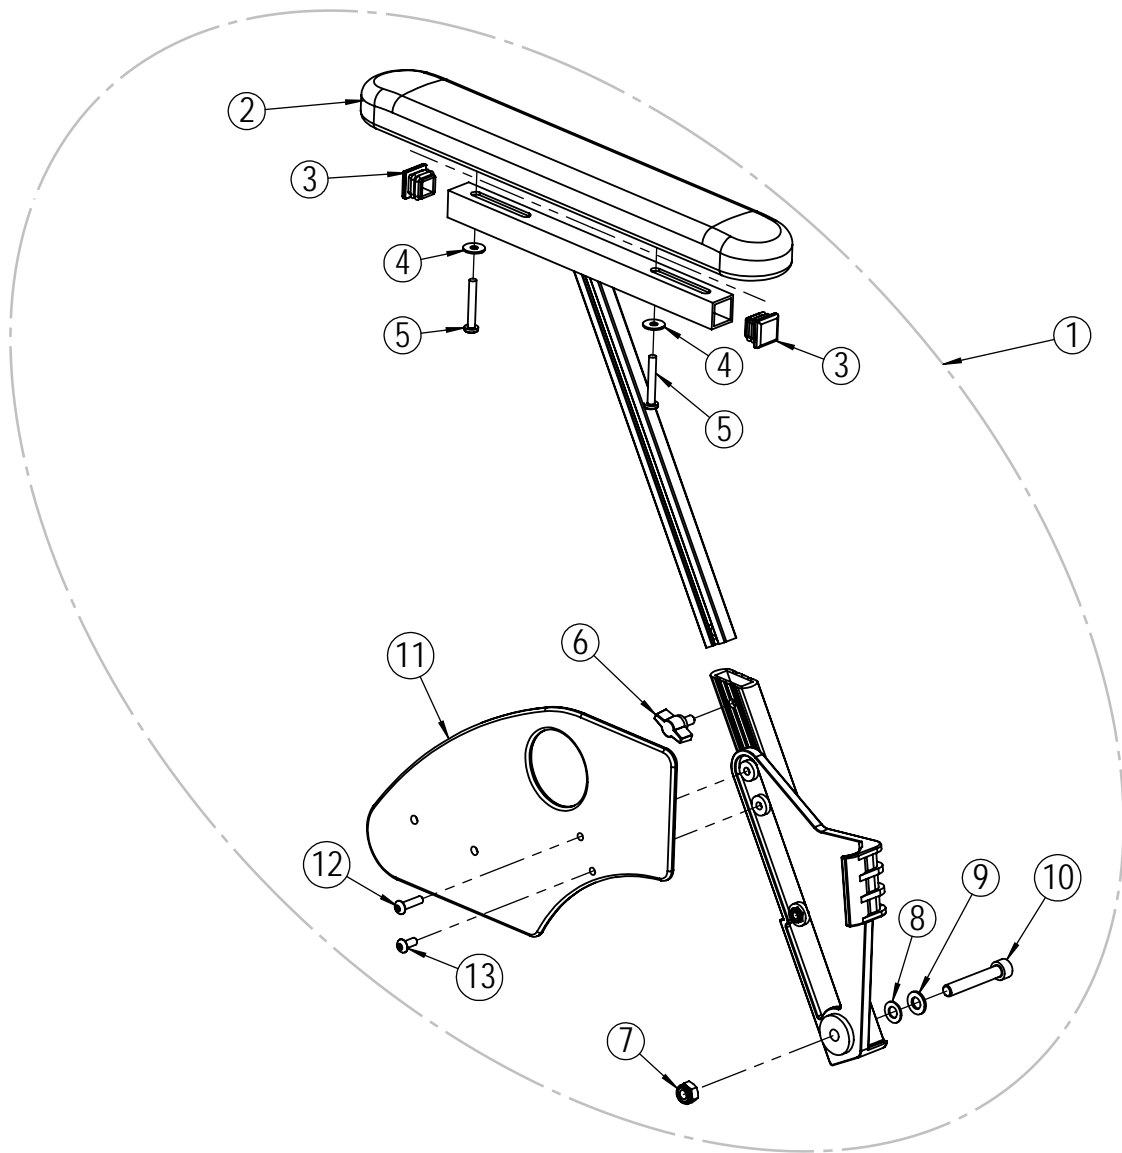

Arm support - right

Position	Description	Item no.	Pcs. pr. chair
1	Arm support Netti Svipp right complete	23226	1
2	Arm support pad 385x58 PU with screws	20835	1
3*	Square plug	20633	2
4*	Washer M5	23594	2
5*	Screw M5x35	21323	2
6*	Wing screw M6x10	23256	1
7*	Lock nut M8	20412	1
8*	Washer nylon Ø15	23362	1
9*	Washer M8	20068	1
10*	Screw M8x50	25311	1
11*	Skirt guard	25503	2
12*	Screw M5x20	25438	2
13*	Screw M5x12	25310	2

* Available upon request