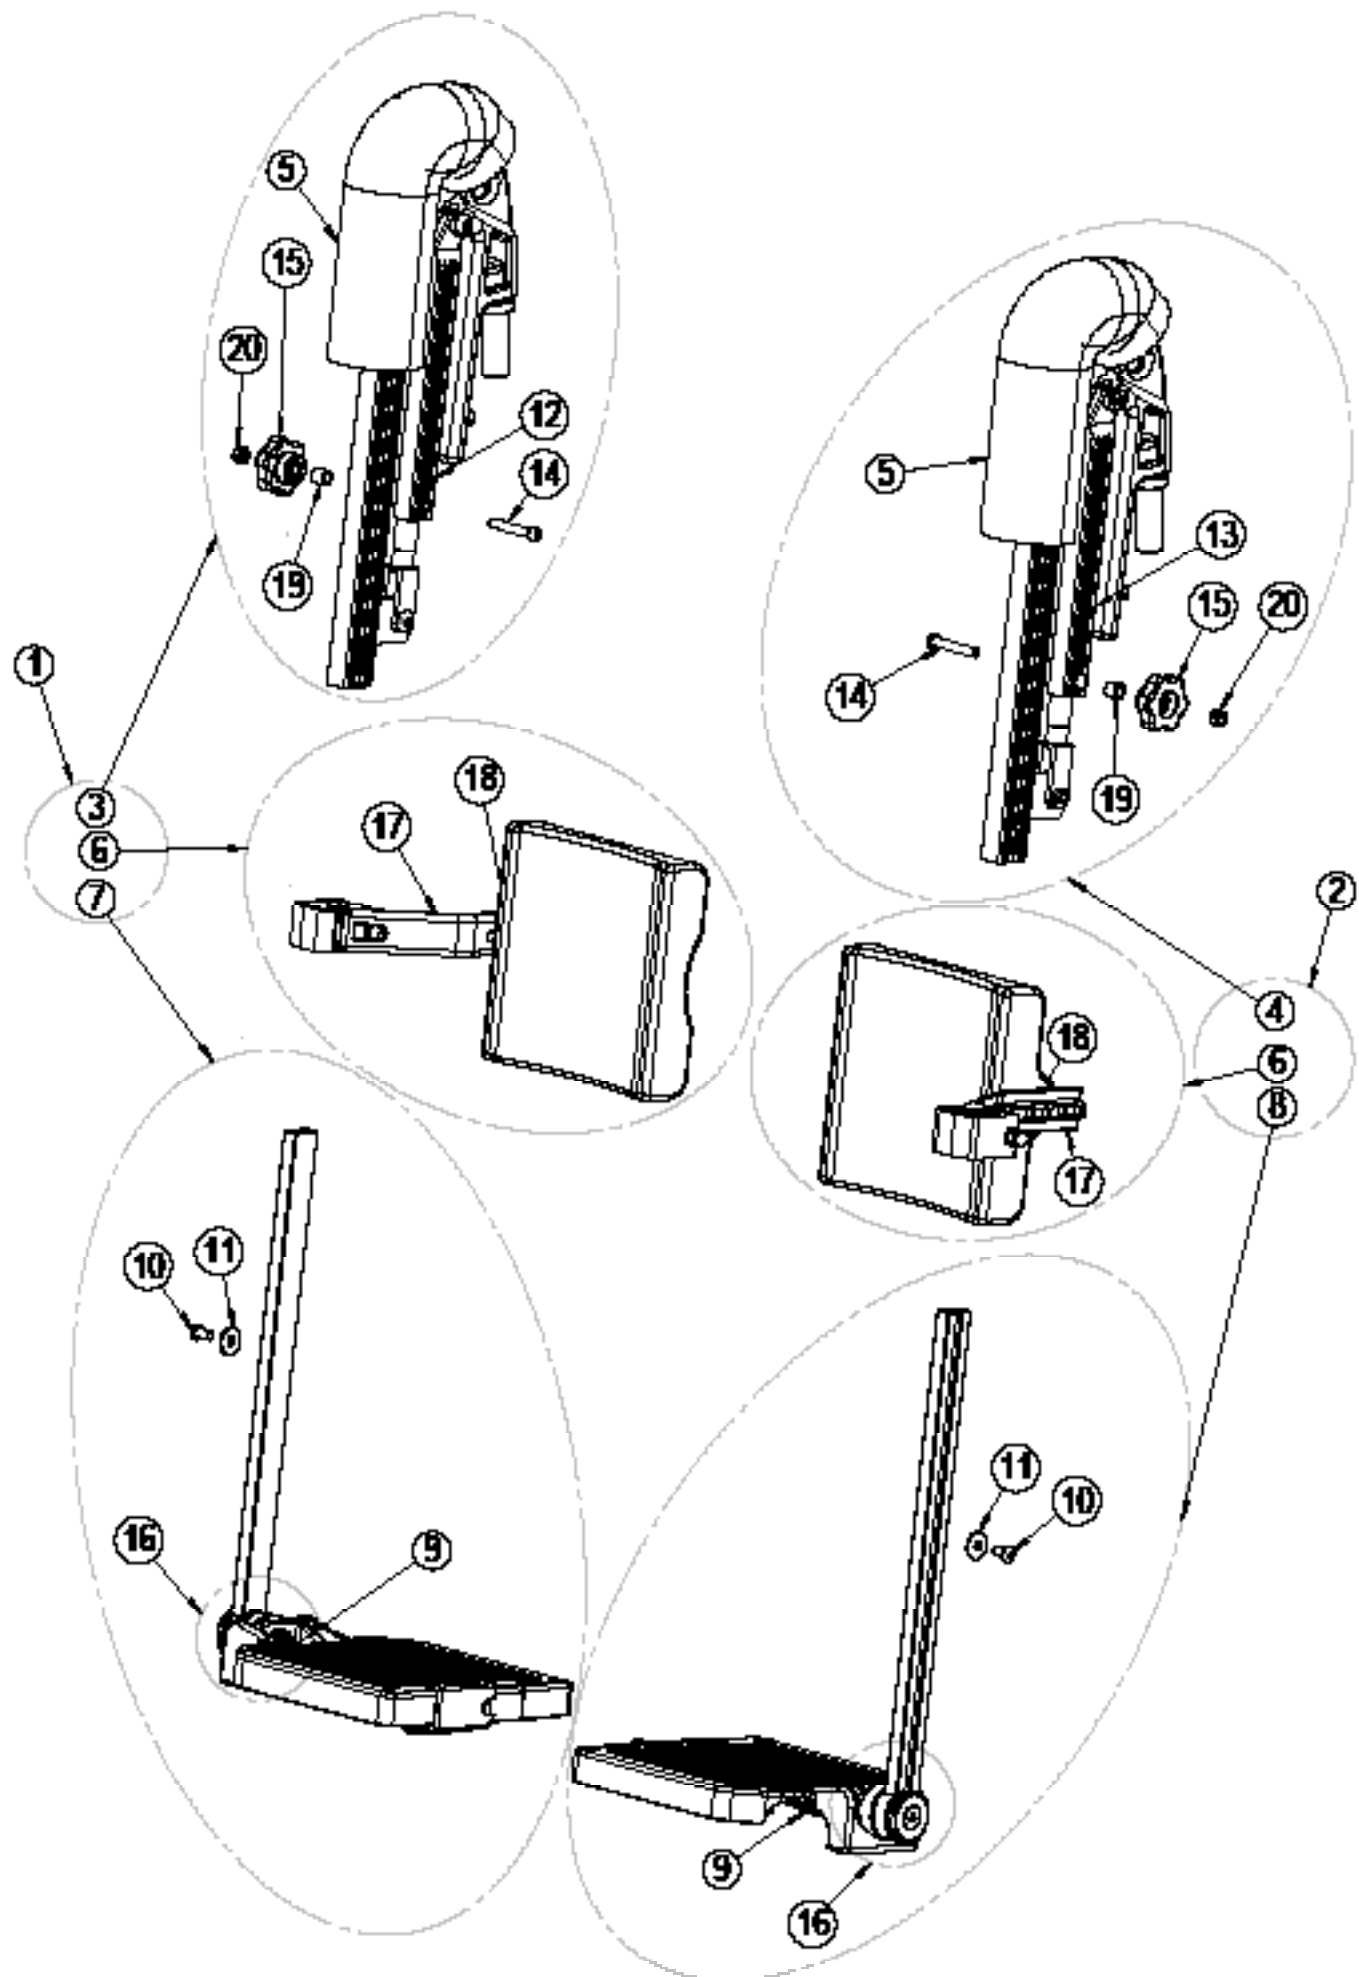

Angle adjustable foot supports - parts

Position	Description	Item no.	Pcs. pr. chair
3	Angle adjustable foot support. Black. Right.	29489	1
4	Angle adjustable foot support. Black. Left.	29490	1
5	Knee upholstery. Mars.	23864	2
6	Calf pad with bracket. 35cm	27964	1
6	Calf pad with bracket. 40cm	27965	1
6	Calf pad with bracket. 43cm	27966	1
6	Calf pad with bracket. 45cm	27966	1
6	Calf pad with bracket. 50cm	27967	1
6	Calf pad with bracket. 55cm	27968	1
7	Foot plate. 35cm Right.	28621	1
8	Foot plate. 35cm Left.	28649	1
7	Foot plate. 40cm Right.	28623	1
8	Foot plate. 40cm Left.	28651	1
7	Foot plate. 43cm Right.	28624	1
8	Foot plate. 43cm Left.	28652	1
7	Foot plate. 45cm Right.	28625	1
8	Foot plate. 45cm Left.	28653	1
7	Foot plate. 50cm Right.	28626	1
8	Foot plate. 50cm Left.	28654	1
7	Foot plate. 55cm Right.	28627	1
8	Foot plate. 55cm Left.	28655	1
9*	Foot plate spring	27858	2
10*	Screw M6x12	24272	2
11*	Washer	20356	2
12	Mechanical adjustment piece with screw. Black. Right.	29558	1
13	Mechanical adjustment piece with screw. Black. Left.	29559	1
14*	Screw M6x40	20103	2
15*	Adjustment wheel	27388	2
16	Foot plate hinge complete	28523	2
17	Calf support bracket with screw, washer and lock nut	25353	2
18*	Nut M8	29761	2
19*	Foot support locking cone	20539	2
20*	Nut M6	20058	2

* Available upon request.