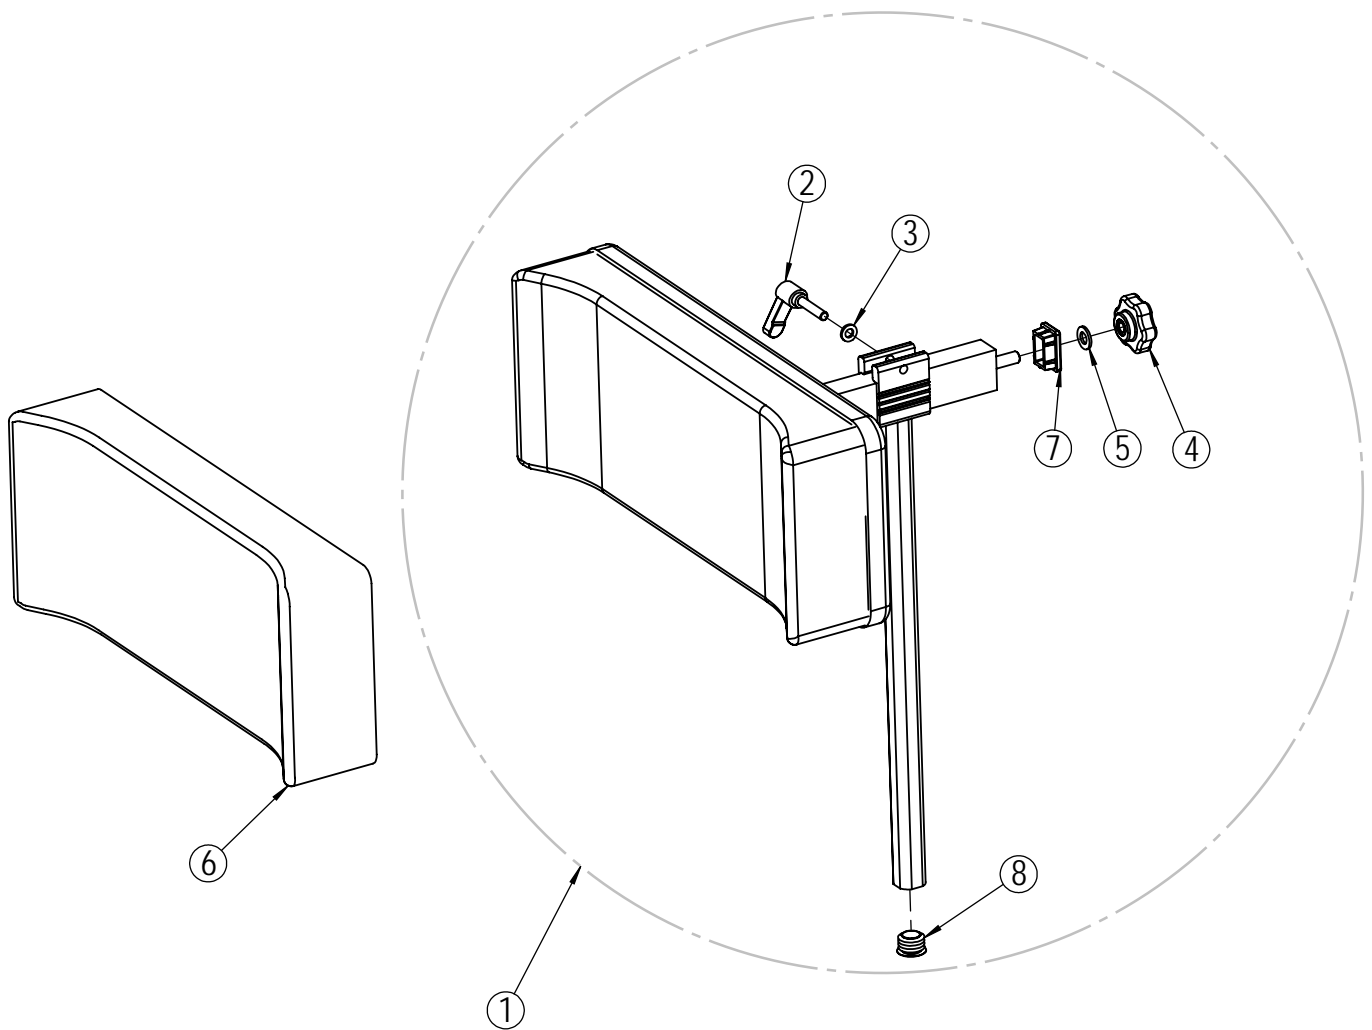

Head support C

Position	Description	Item no.	Pcs. pr. chair
1	Head support C with Mars	20573	1
2*	Clamp lever M6x30	20282	1
3*	Washer M6	20063	1
4*	Star wheel M8	26684	1
5*	Washer M8	29305	1
6	Hygiene cover Mars Head support C	20628	1
7*	Square plug horizontal bar	20852	1
8*	Plastic plug vertical bar	20509	1

* Available upon request.