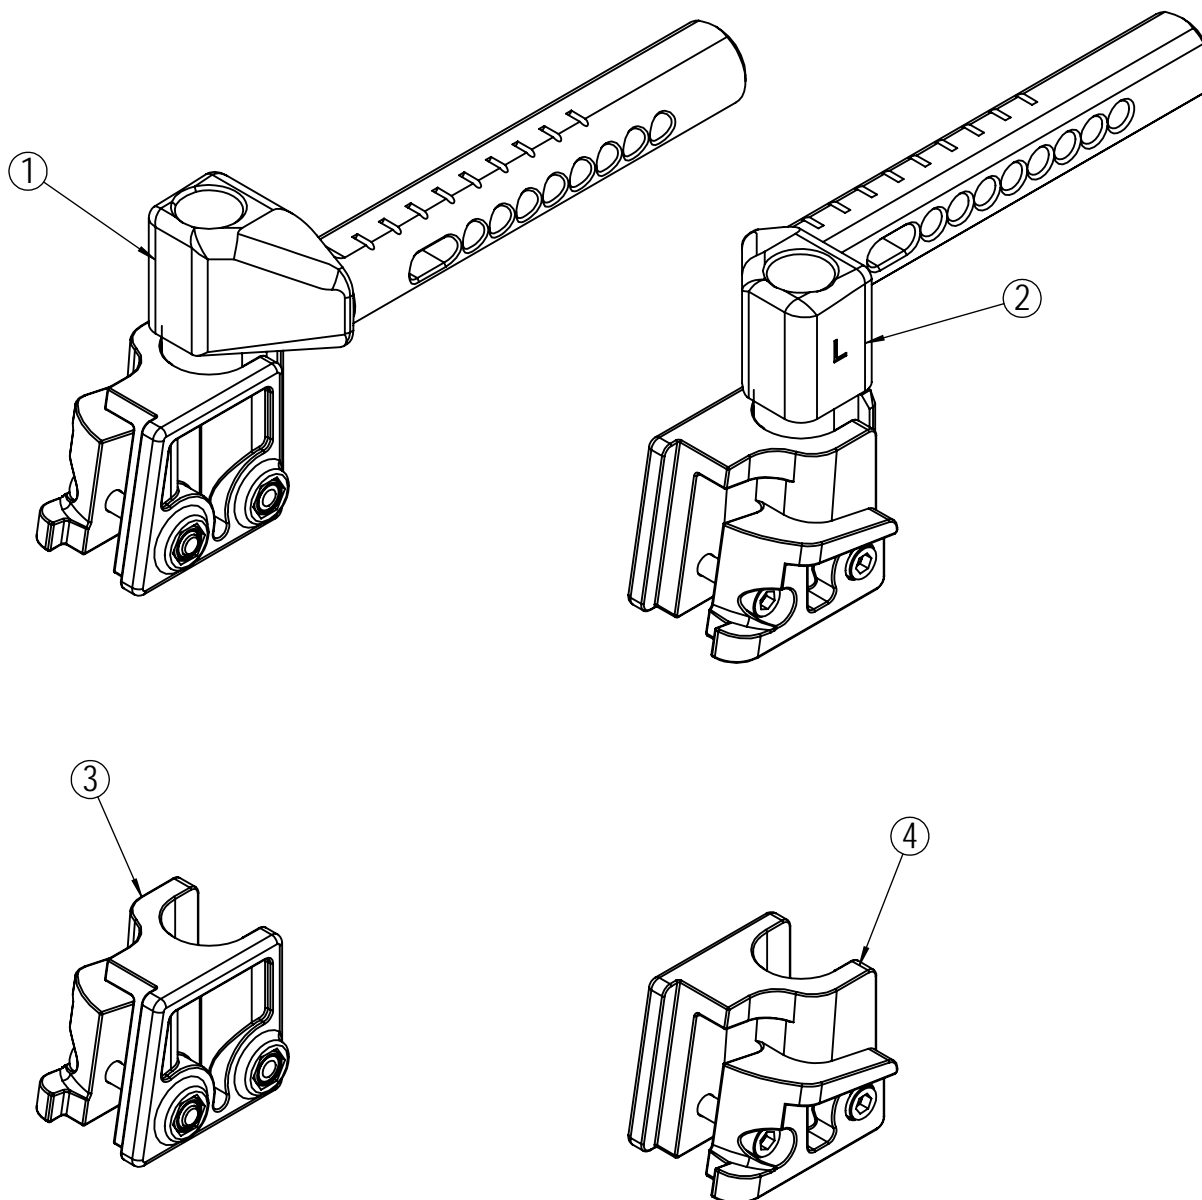

Extension piece - foot support

Position	Description	Item no.	Pcs. pr. chair
1	Extension piece. Silver. Right. Complete.	27384	1
2	Extension piece. Silver. Left. Complete.	27385	1
3	Locking bracket with screw. Right.	29555	1
4	Locking bracket with screw. Left.	29556	1