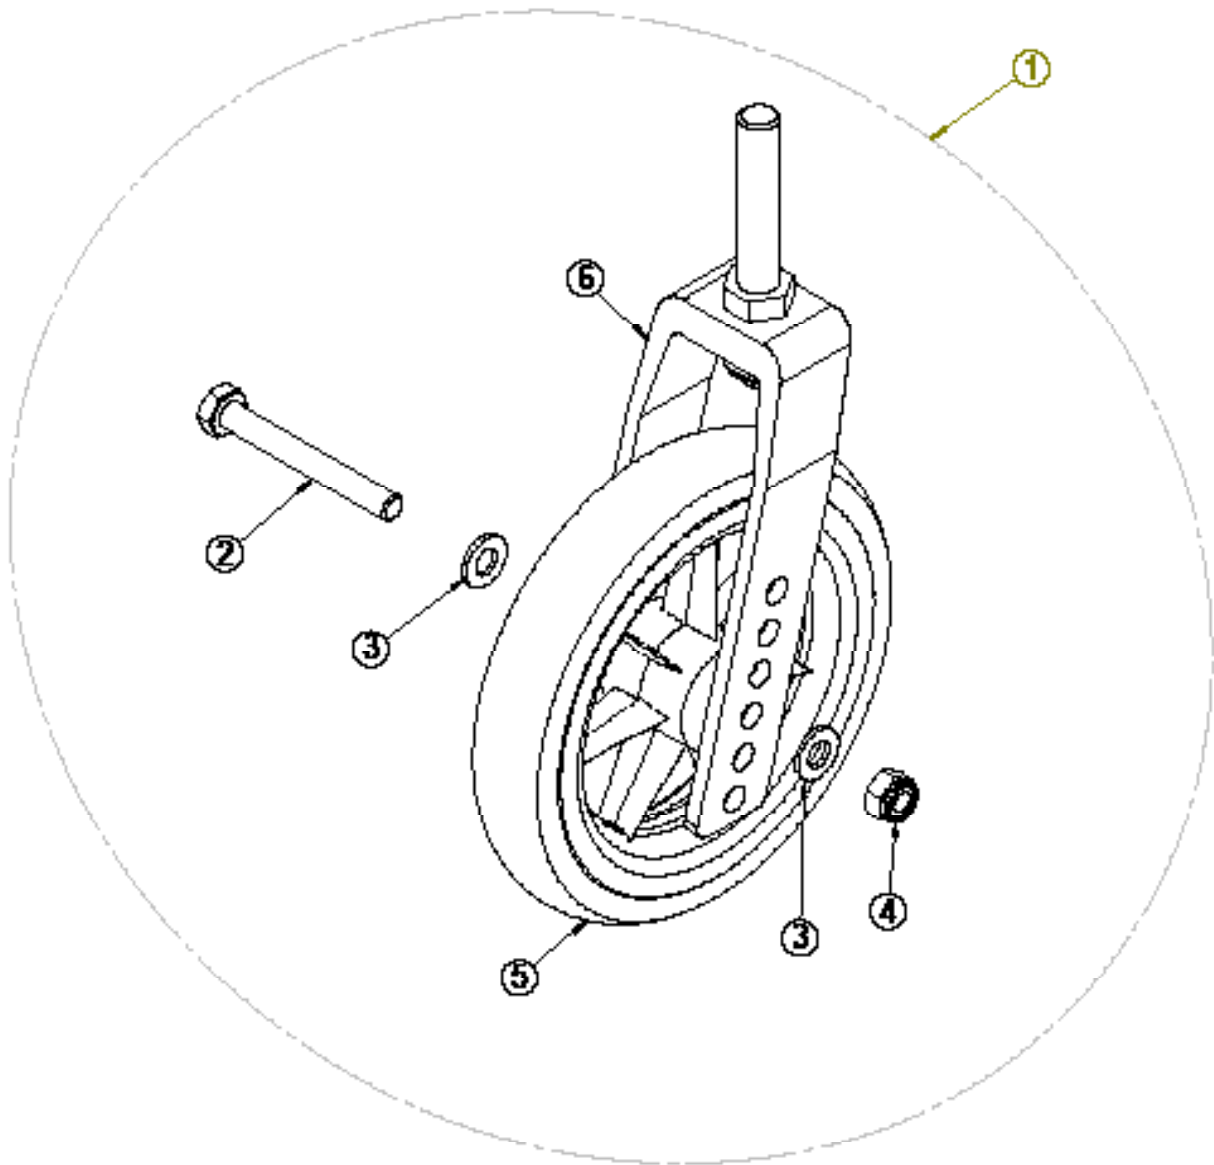

Front castors

Position	Description	Item no.	Pcs. pr. chair
1	Fork standard with 6" front castors complete	20538	2
1	Fork standard with 7" front castors complete	20535	2
2*	Screw M8x65	20419	2
3*	Washer M8	20068	4
4*	Lock nut M8	20412	2
5	Front castor 6"	20817	2
5	Front castor 7"	20976	2
6	Front castor standard with axle	20429	2

* Available upon request.