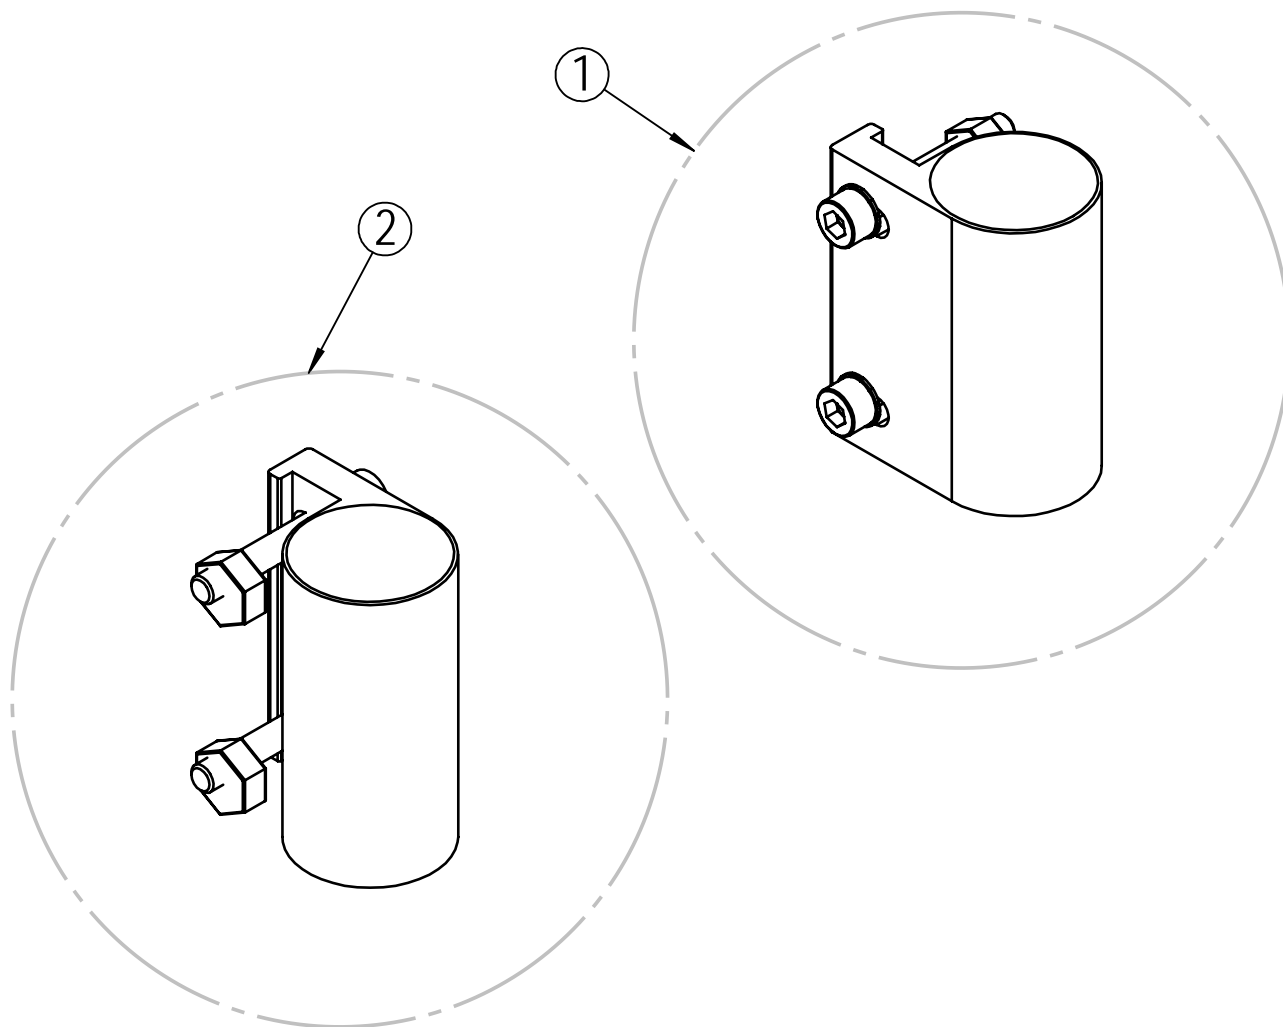

Bearing house

Position	Description	Item no.	Pcs. pr. chair
1	Bearing house A complete	26445	1
2	Bearing house B complete	26446	1

* Available upon request